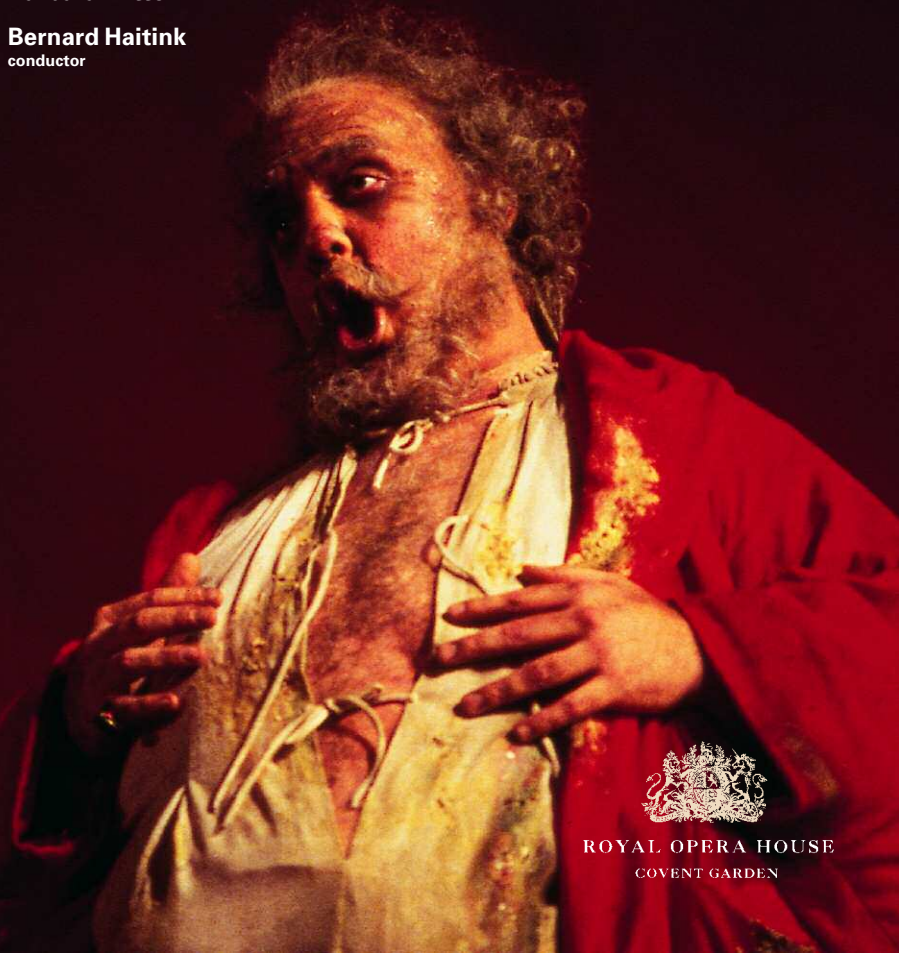

Falstaff

Giuseppe Verdi

Bryn Terfel
Barbara Frittoli
Bernard Haitink
conductor

FALSTAFF GIUSEPPE VERDI

The spectacular opening production of London's newly-restored Royal Opera House, first broadcast live on BBC television in December 1999, brings a riot of colour to Verdi's great Shakespearean masterpiece.

Bryn Terfel as Sir John Falstaff and Barbara Frittoli as Alice Ford lead a star cast with the Orchestra and Chorus of the Royal Opera House under the direction of Bernard Haitink, in a spectacular new production by Graham Vick.

Sung in Italian, with English subtitles

PLUS EXTRA FEATURES

- Meet the backstage crew in a fascinating 10-minute tour of the behind-the-scenes workings of the Royal Opera House, as they prepare for this opening gala performance
- Stage Director Graham Vick on his production of Falstaff
- Illustrated synopsis of the opera
- Bryn Terfel interview
- Illustrated booklet with synopsis and biographies

Director **Graham Vick** Designs **Paul Brown**

Television producer **Sue Judd** Television director **Humphrey Burton** Mastering, authoring and encoding at **DGP** DVD Producer for Opus Arte **James Whitbourn** DVD Executive for BBC **Jane Carter** Cover photo **Clive Barda/PAL**

A BBC Classical Music Production in association with Opus Arte
© BBC Worldwide Ltd 2000

NTSC ALL REGIONS

Subtitles GB

16/9 anamorphic

DOLBY DIGITAL

Surround sound

COLOUR

DVD 9

Running time approx 157 mins

MUSIC

OA 0823 D NTSC

OA 0823 D

ROYAL OPERA HOUSE
COVENT GARDEN